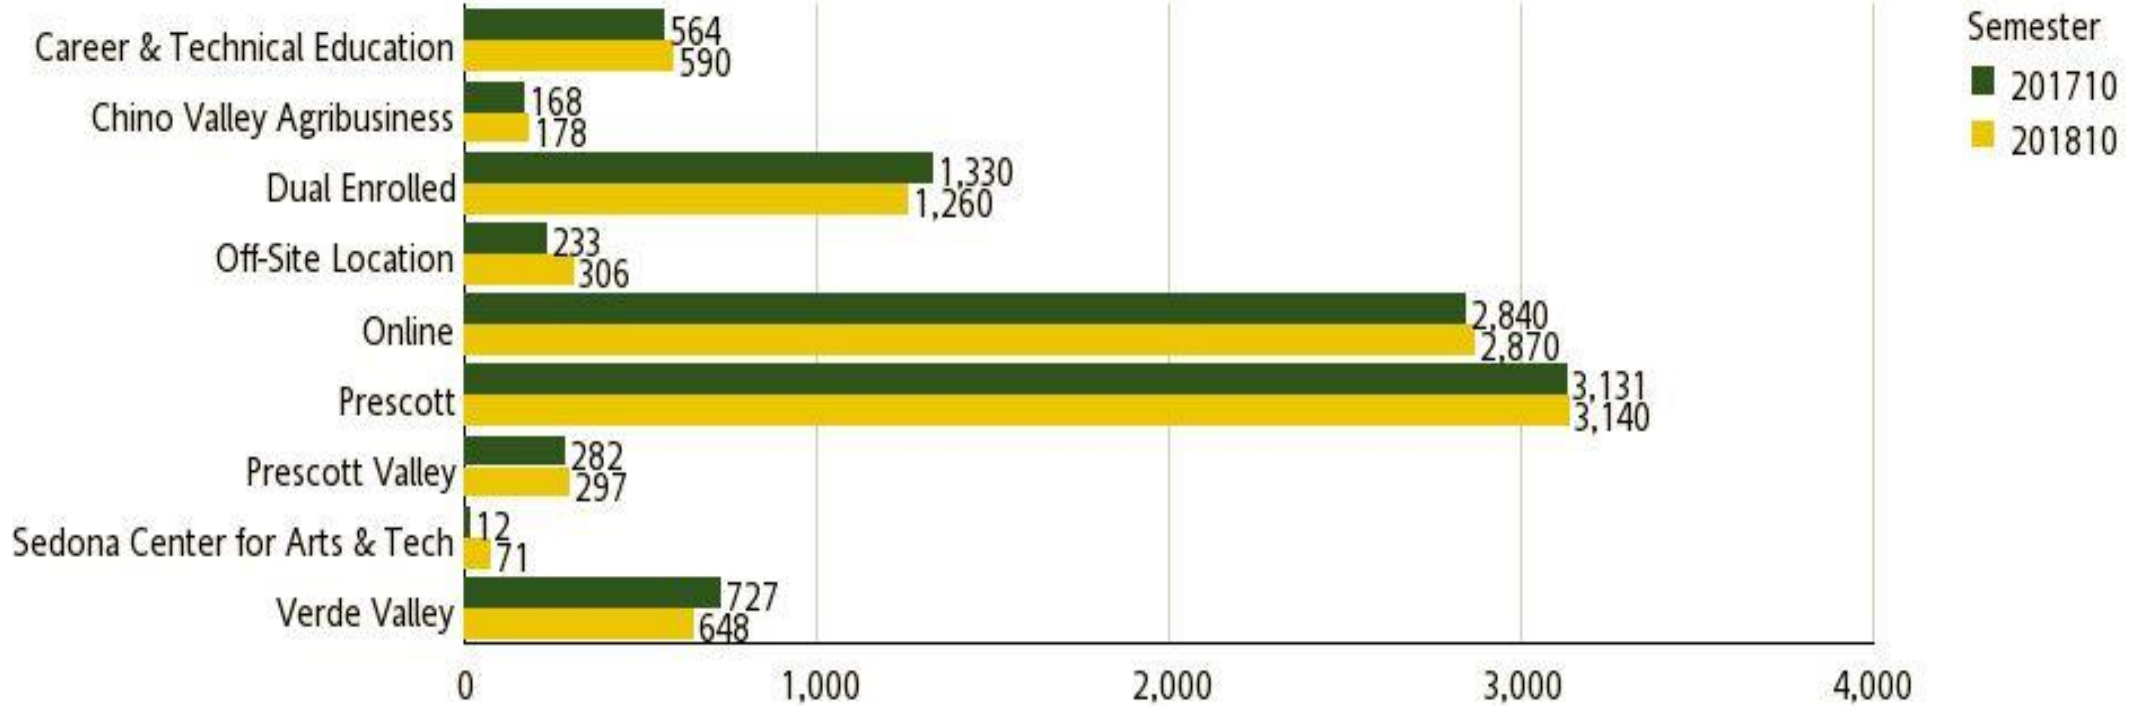

Unduplicated Headcount By Campus

{ Click Campus LABEL-> Drill to Instruction Mode. }

{ Click Campus BAR-> Drill to Student }

Major Enrollment changes

	Spring 2018 SCH	Percent	Count
ENG English	4,481	4.9%	210
UAS Unmanned Aircraft System	285	179.4%	183
ELT Electronics Technology	594	39.8%	169
FSC Fire Science	654	32.9%	162
HOS Hospitality	150		150
SPA Spanish	436	-26.2%	-155
PHE Physical Education	1,705	-10.9%	-210
MAT Mathematics	6,384	-5.3%	-358